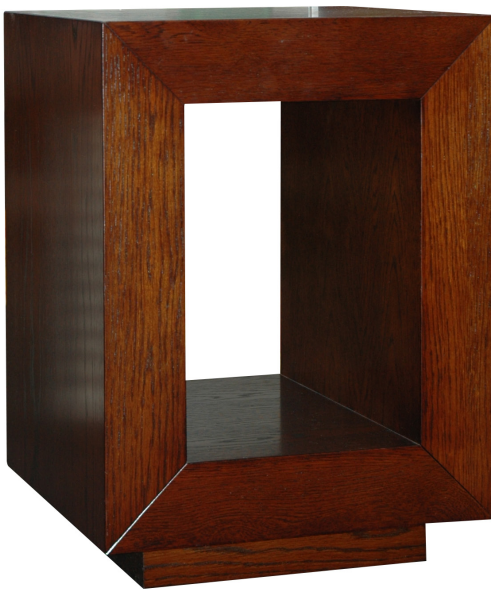

h

HUNTER
FURNITURE

for Furniture Hunters

Call us on **0800 777 807**
view our range at **www.furniture.co.nz**

JUNO DIMENSIONS

JUNO BOX LAMP TABLE 44MM	400 L	x	400 W	x	550 H
JUNO LAMP TABLE X-BASE ROUND TOP	500 L	x	500 W	x	550 H

WARRANTIES:

· 5 YEAR WARRANTY ON ALL PARTS

*Due to the nature of furniture construction, all furniture dimensions can vary by +/-20mm. Accessories sold separately.